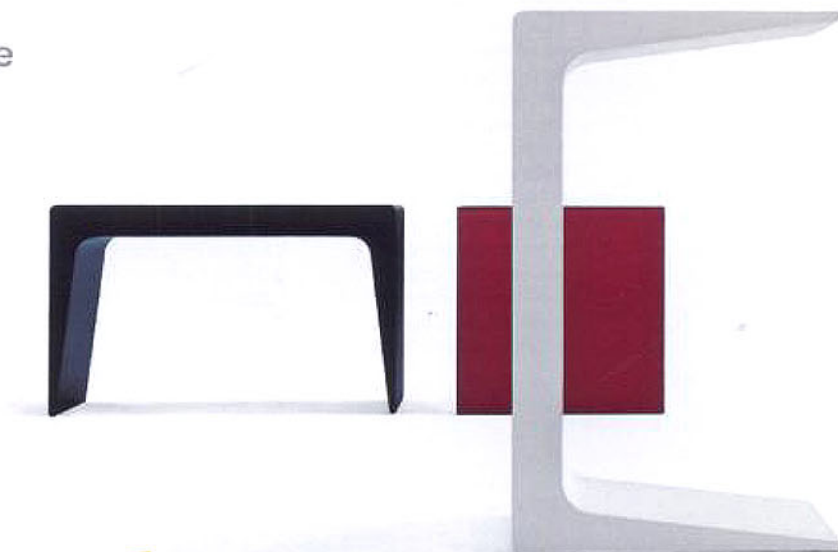

In alto, CU, disegnato da Monica Graffeo per Kristalia, è tavolino e al tempo stesso panchetta o piano d'appoggio di servizio, versatile e funzionale; da usare ovunque, anche all'esterno. Realizzato in poliuretano rigido stampato, materiale molto resistente e facile da pulire, è disponibile in due misure e tre colori (bianco, rosso e nero). A sinistra, Skip Intro è la serie di accessori disegnata da Alexander Düringer e Stefano Rosini per Colbam. Mensole, specchi e contenitori, prodotti da

Triplan, sono realizzati in resina poliester colata anche in strati bi-colore, in grado di assicurare brillantezza e resistenza attraverso laminatura o laccatura. I nuovi accessori sono impermeabili, con superfici lucide e inalterabili. Top, CU, designed by Monica Graffeo for Kristalia, can be used as a low table as well as a bench or a service counter. Versatile and functional, it can go anywhere – even outdoors. Made of moulded rigid polyurethane, a material that is extremely sturdy

and easy to clean, it is available in two sizes and three colours (white, red and black). Left, Skip Intro is the line of accessories designed by Alexander Düringer and Stefano Rosini for Colbam. Shelves, mirrors and containers, created by Triplan, are made of polyester resin that is cast in two-tone layers for some items. Laminated or lacquered finishes guarantee brilliance and sturdiness. The new accessories are waterproof, and boast glossy and durable surfaces.