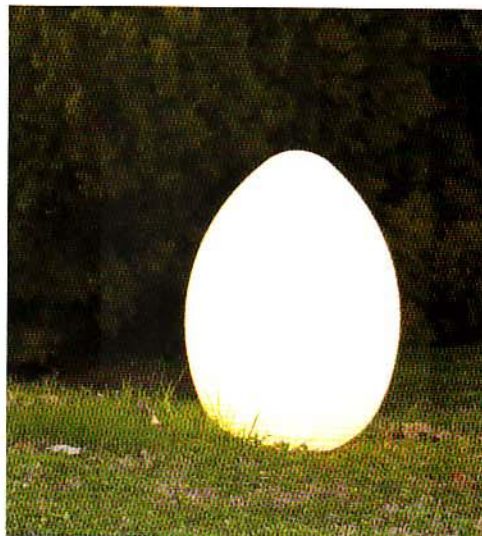

PRODUCT UPDATE

ABOVE: Miele's DA 5990 Decor rangehood is a futuristic confection of glass and stainless steel. It features a powerful double-sided suction intake. www.miele.com.au BELOW: David Trubridge's Kete light trio is made from either caramelized bamboo plywood (Aronui), aluminium (Tuauri) or hand-sanded polycarbonate (Tuatea). www.davidtrubridge.com

ABOVE: Lucidi Pevere's stackable, Italian-made Plana chair is made from injection-moulded polypropylene reinforced with glass. www.fanuli.com.au

OBJECTS WITH SENSUOUS CURVES LOOK MODERN AND POLISHED IN MUTED GREYS AND SHINING CHROME

ABOVE LEFT: Elegant Primus fabric by Jab Anstoetz sports a trim ribbed effect with a matt/brilliant contrast. www.senecatextiles.com.au ABOVE MIDDLE: Uovo by FontanaArte is a gentle, glowing diffuser lamp in white polyethylene with a discreet black cable. A sturdy stainless steel base makes it robust enough for installation in the garden. www.gineico.com ABOVE RIGHT: Astra Walker manufactures the Icon bath mixer filler with quality ceramic valving, solid brass construction and DuraShine Chrome Plate in Australia for freestanding baths. www.astrawalker.com.au