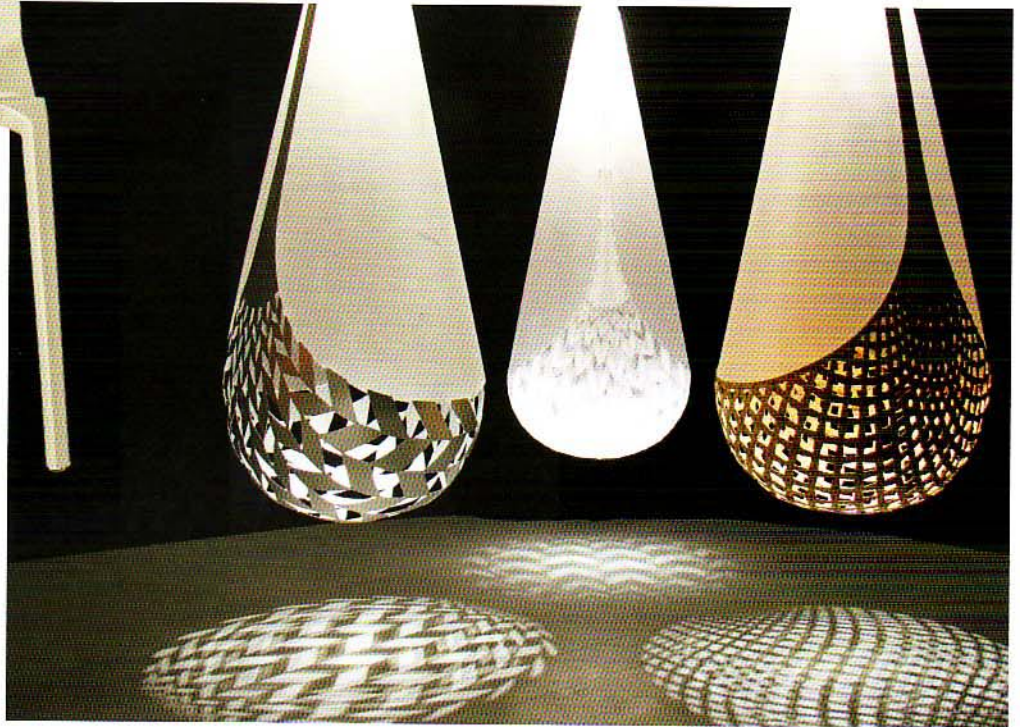

PRODUCT UPDATE

ABOVE: Miele's DA 5990 Decor rangehood is a futuristic confection of glass and stainless steel. It features a powerful double-sided suction intake. www.miele.com.au BELOW: David Trubridge's Kete light trio is made from either caramelized bamboo plywood (Aronui), aluminium (Tuauri) or hand-sanded polycarbonate (Tuatea). www.davidtrubridge.com

ABOVE: Lucidi Pevere's stackable, Italian-made Plana chair is made from injection-moulded polypropylene reinforced with glass. www.fanuli.com.au

OBJECTS WITH SENSUOUS CURVES LOOK MODERN AND POLISHED IN MUTED GREYS AND SHINING CHROME

ABOVE LEFT: Elegant Primus fabric by Jab Anstoetz sports a trim ribbed effect with a matt/brilliant contrast. www.senecatextiles.com.au ABOVE MIDDLE: Uovo by FontanaArte is a gentle, glowing diffuser lamp in white polyethylene with a discreet black cable. A sturdy stainless steel base makes it robust enough for installation in the garden. www.gineico.com ABOVE RIGHT: Astra Walker manufactures the Icon bath mixer filler with quality ceramic valving, solid brass construction and DuraShine Chrome Plate in Australia for freestanding baths. www.astrawalker.com.au