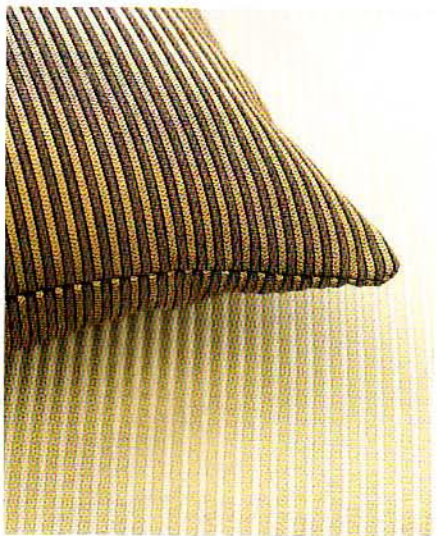

PRODUCT UPDATE

ABOVE: Miele's DA 5990 Decor rangehood is a futuristic confection of glass and stainless steel. It features a powerful double-sided suction intake. www.miele.com.au BELOW: David Trubridge's Kete light trio is made from either caramelized bamboo plywood (Aronui), aluminium (Tuauri) or hand-sanded polycarbonate (Tuatea). www.davidtrubridge.com

ABOVE: Lucidi Pevere's stackable, Italian-made Plana chair is made from injection-moulded polypropylene reinforced with glass. www.fanuli.com.au

OBJECTS WITH SENSUOUS CURVES LOOK MODERN AND POLISHED IN MUTED GREYS AND SHINING CHROME

ABOVE LEFT: Elegant Primus fabric by Jab Anstoetz sports a trim ribbed effect with a matt/brilliant contrast. www.senecatextiles.com.au ABOVE MIDDLE: Uovo by FontanaArte is a gentle, glowing diffuser lamp in white polyethylene with a discreet black cable. A sturdy stainless steel base makes it robust enough for installation in the garden. www.gineico.com ABOVE RIGHT: Astra Walker manufactures the Icon bath mixer filler with quality ceramic valving, solid brass construction and DuraShine Chrome Plate in Australia for freestanding baths. www.astrawalker.com.au